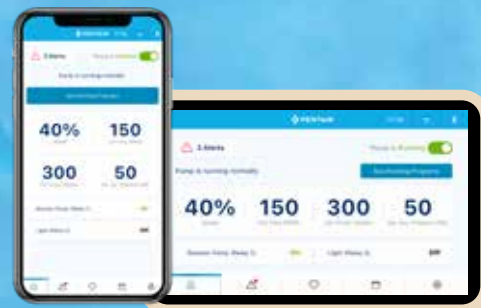

FLOW IS EVERYTHING
So Pentair invented a game-changing pump.

ADJUSTS TO POOL CONDITIONS
As conditions change with your pool water, flow speed adjusts automatically.

FOR BIG POOL BENEFITS
Clearer water, bubbling bubblers, cascading fountains, and critical equipment that is taxed less and lasts longer.

SIMPLE SMARTPHONE CONTROL

With seamless WiFi or Bluetooth[®] wireless technology control via the Pentair Home app, you can monitor the pump or change the flow rate from anywhere.

Add the optional built-in automation to control up to two other pool devices.